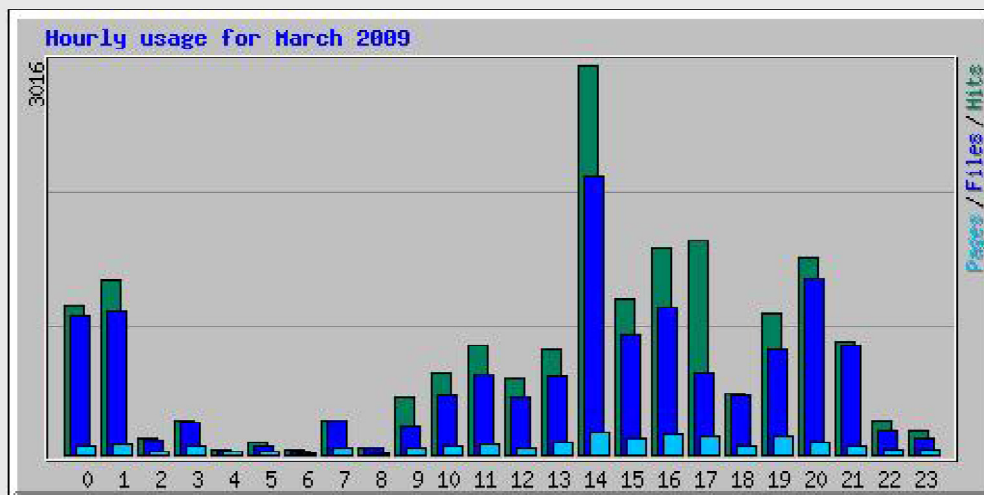

日ごとの統計 March 2009

日	Hits		Files		Pages		Visits		Sites		KBytes	
1	2595	14.00%	1361	9.79%	195	11.17%	36	6.39%	19	7.22%	25870	18.48%
2	316	1.71%	258	1.86%	41	2.35%	19	3.37%	16	6.08%	1499	1.07%
3	622	3.36%	500	3.60%	114	6.53%	70	12.43%	106	40.30%	7378	5.27%
4	739	3.99%	579	4.16%	70	4.01%	29	5.15%	29	11.03%	3840	2.74%
5	1261	6.81%	1191	8.56%	97	5.56%	35	6.22%	26	9.89%	7398	5.28%
6	500	2.70%	464	3.34%	82	4.70%	33	5.86%	26	9.89%	3324	2.37%
7	1193	6.44%	1104	7.94%	72	4.13%	29	5.15%	19	7.22%	10022	7.16%
8	440	2.37%	417	3.00%	42	2.41%	17	3.02%	11	4.18%	2148	1.53%
9	698	3.77%	364	2.62%	122	6.99%	31	5.51%	18	6.84%	7757	5.54%
10	1075	5.80%	1007	7.24%	114	6.53%	40	7.10%	26	9.89%	9454	6.75%
11	2617	14.12%	1732	12.45%	157	9.00%	37	6.57%	20	7.60%	14536	10.38%
12	1945	10.50%	1476	10.61%	173	9.91%	28	4.97%	15	5.70%	18091	12.92%
13	1431	7.72%	1016	7.31%	148	8.48%	36	6.39%	18	6.84%	9040	6.46%
14	650	3.51%	458	3.29%	55	3.15%	23	4.09%	11	4.18%	2028	1.45%
15	240	1.30%	201	1.45%	45	2.58%	31	5.51%	15	5.70%	966	0.69%
16	1629	8.79%	1332	9.58%	126	7.22%	38	6.75%	16	6.08%	10556	7.54%
17	575	3.10%	444	3.19%	89	5.10%	30	5.33%	17	6.46%	6070	4.34%
18	4	0.02%	3	0.02%	3	0.17%	2	0.36%	2	0.76%	25	0.02%

時間帯によるアクセス状況